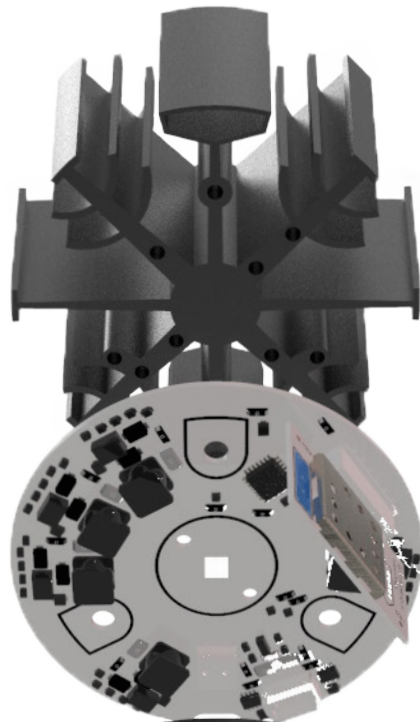

FULUM DESIGN

ARCANE

Wireless Control of Intensity,
Color and Incorporating Liquid
Crystal Optics by:

ARCANE *[ahr-keyn]*

Understood by few; mysterious or secret.

Oxford English Dictionary

Arcane is a fully integrated light module, enabling wireless control of Light Intensity, Color Tuning, Full Color Mixing and 10°-50° Beam Angle Variation; all from the convenience of a simple App.

Technical Specifications

ARC-60-48-200-**

Arcane Integrated single CCT white light module

- 60mm x 97mm
- 2700k, 3000k, 3500k & 4000k, CRI83 white LED
- 48VDC Constant Voltage Input
- Wireless BLE Input
- 2,000lm, 17W max

ARC-60-48-200-2740

Arcane Integrated tuneable white light module

- 60mm x 97mm
- 2700k-4000k, CRI83 white tuneable LED
- 48VDC Constant Voltage Input
- Wireless BLE Input
- 2,000lm, 17W max

ARC-60-48-RGBW

Arcane Integrated full color RGBW light module

- 60mm x 97mm
- RGBW colour mixing
- 48VDC Constant Voltage Input
- Wireless BLE Input
- 600lm white, 17W max

1

2

3

4

5

- 1 Heatsink
- 2 Arcane Integrated LED Module
- 3 Arcane Module Holder
- 4 10° TIR Optic
- 5 LensVector  Liquid Crystal Optic