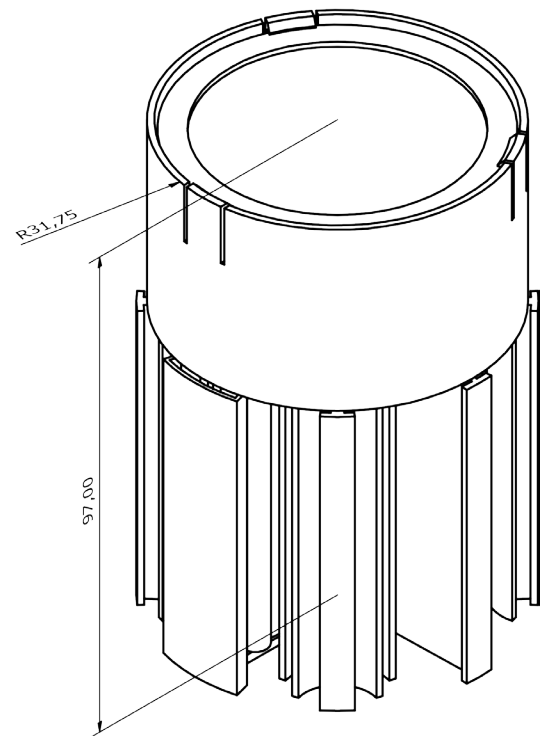

Technical Specifications

ARC-60-48-200-**

Arcane Integrated single CCT white light module

- 60mm x 97mm
- 2700k, 3000k, 3500k & 4000k, CRI83 white LED
- 48VDC Constant Voltage Input
- Wireless BLE Input
- 2,000lm, 17W max

ARC-60-48-200-2740

Arcane Integrated tuneable white light module

- 60mm x 97mm
- 2700k-4000k, CRI83 white tuneable LED
- 48VDC Constant Voltage Input
- Wireless BLE Input
- 2,000lm, 17W max

ARC-60-48-RGBW

Arcane Integrated full color RGBW light module

- 60mm x 97mm
- RGBW colour mixing
- 48VDC Constant Voltage Input
- Wireless BLE Input
- 600lm white, 17W max

1

2

3

4

5

- 1 Heatsink
- 2 Arcane Integrated LED Module
- 3 Arcane Module Holder
- 4 10° TIR Optic
- 5 LensVector  Liquid Crystal Optic