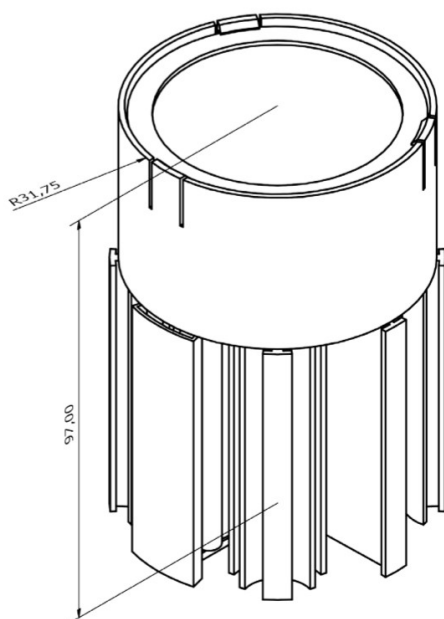

For further information, visit www.eulum.com

General Description

Arcane is a fully integrated light module, enabling wireless control of Light Intensity, Colour Tuning and Full Colour Mixing integrated with Lens Vector liquid crystal optic to give the user a 9°-50° Beam Angle Variation; all from the convenience of a simple app.

The Arcane module can be installed or retrofitted into almost any track spot light or downlight with a 50mm (2in) aperture.

Order Codes

Part Number	Description
ARC-60-48-200-**	Single CCT module, 48VDC Input, 15W, 1500lm
ARC-60-48-200-2740	Tunable White module, 48VDC Input, 15W, 1500lm, 2700k-4000k
ARC-60-48-RGBW	RGBW module, 48VDC Input, 15W, Red-105lm / Green-200lm / Blue-35lm / White-280lm

** Suffix 27 (2700k), 30 (3000k), 35 (3500k), 40 (4000k)

Dimensions

Ø63.5mm (2.5in) x 97mm (3.81in)

Mechanical Specifications

Wireless Specifications

Warranty

Warranty duration:

3 years