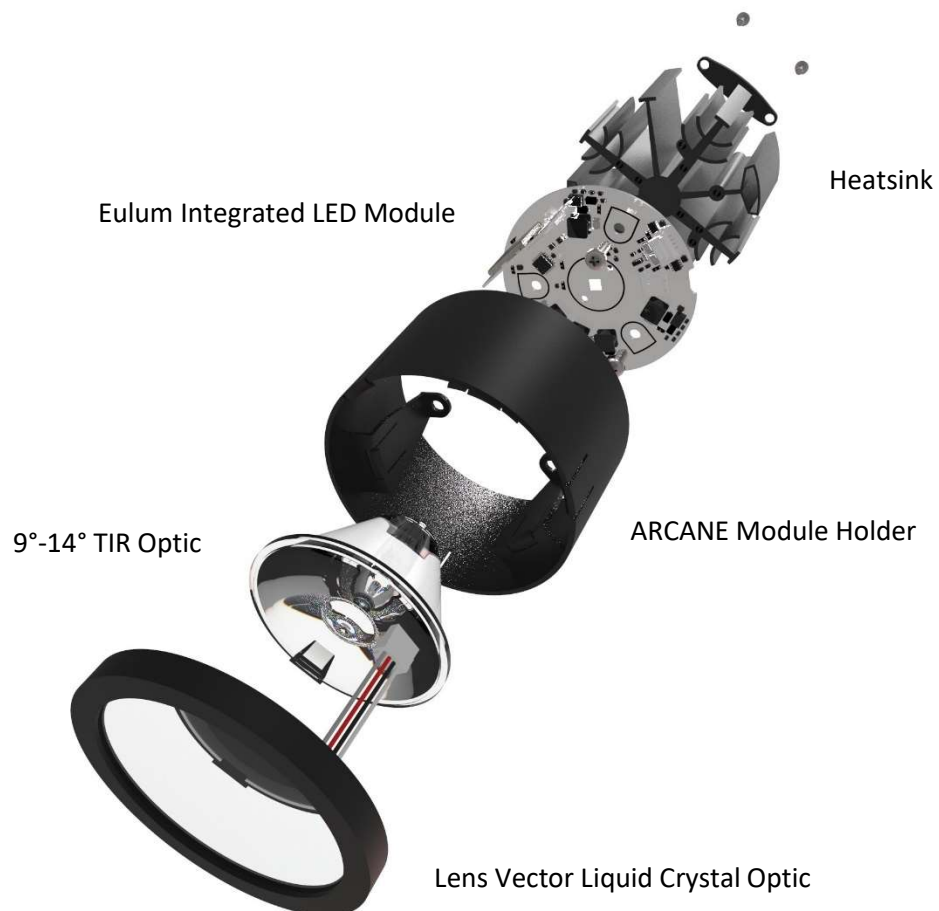

For further information, visit www.eulum.com

General Description

Arcane is a fully integrated light module, enabling wireless control of Light Intensity, Colour Tuning and Full Colour Mixing integrated with Lens Vector liquid crystal optic to give the user a 9°-50° Beam Angle Variation; all from the convenience of a simple app.

The Arcane module can be installed or retrofitted into almost any track spot light or downlight with a 50mm (2in) aperture.

Order Codes

Part Number	Description
ARC-60-48-200-**	Single CCT module, 48VDC Input, 15W, 1500lm
ARC-60-48-200-2740	Tunable White module, 48VDC Input, 15W, 1500lm, 2700k-4000k
ARC-60-48-RGBW	RGBW module, 48VDC Input, 15W, Red-105lm / Green-200lm / Blue-35lm / White-280lm

** Suffix 27 (2700k), 30 (3000k), 35 (3500k), 40 (4000k)

Dimensions

Ø63.5mm (2.5in) x 97mm (3.81in)

Mechanical Specifications

Wireless Specifications

Warranty

Warranty duration:

3 years